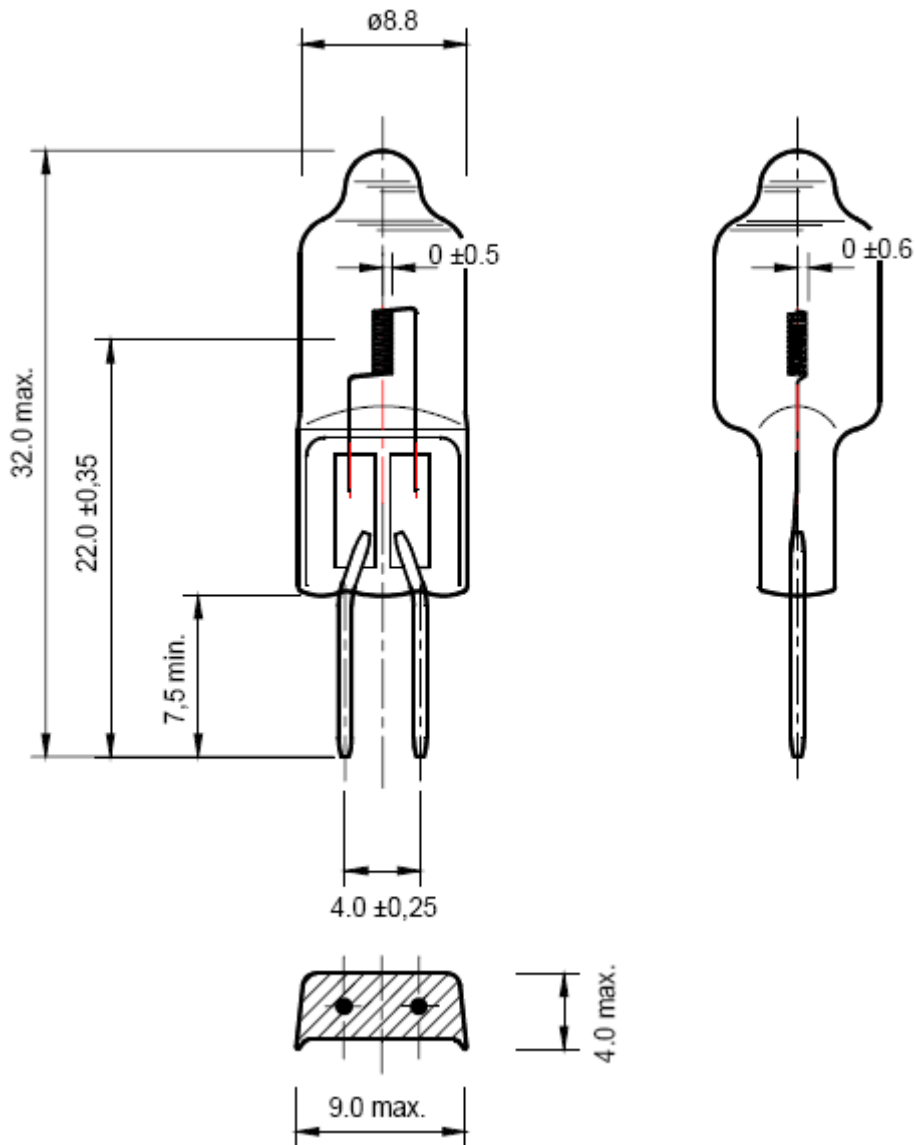

Halogen Projection Lamp Type Philips 14546 12V 20W G4 Product Specification

Type No. :	14546
Voltage :	12 V
Wattage :	20 W
Life :	2000h
Cap :	G4
Light output :	350 lm

Notes: The light centre length and filament dimensions given are those applicable when the filament is energized at rated voltage.
Lamp is standardized internationally according to IEC-Publication 60357, heet.6210-1